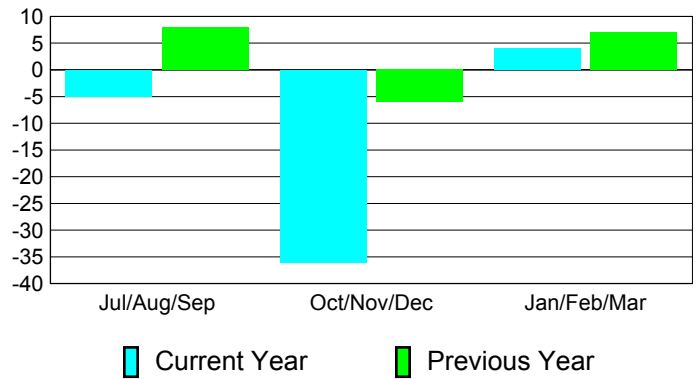

Club Results 2010-2011

Goal, New, Dropped, Gain/Loss

MEMBERSHIP

**Membership Results
2010-2011**

**Membership
2009-2010**

Month	Net Memb Goal	Actual New Memb	Actual Dropped Memb	Gain/Loss of Memb	Gain/Loss of Memb
Jul/Aug/Sep	10	31	-36	-5	8
Oct/Nov/Dec	-10	20	-56	-36	-6
Jan/Feb/Mar	10	28	-24	4	7
Totals	10	79	-116	-37	9

Membership Results 2010-2011

Goal, New, Dropped, Gain/Loss

Comparison of Club Gain/Loss

Current Year Compared to the Previous Year

Comparison of Membership Gain/Loss

Current Year Compared to the Previous Year

YTD Status Quo Clubs 2010-2011

Status Quo Clubs Compared to Status Quo Members

Gender Comparison 2010-2011

Male

Female