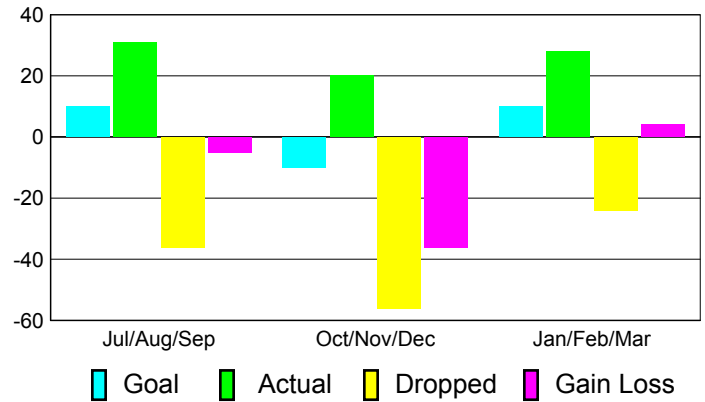

Club Results 2010-2011

Goal, New, Dropped, Gain/Loss

MEMBERSHIP

**Membership Results
2010-2011**

**Membership
2009-2010**

Month	Net Memb Goal	Actual New Memb	Actual Dropped Memb	Gain/Loss of Memb	Gain/Loss of Memb
Jul/Aug/Sep	10	31	-36	-5	8
Oct/Nov/Dec	-10	20	-56	-36	-6
Jan/Feb/Mar	10	28	-24	4	7
Totals	10	79	-116	-37	9

Membership Results 2010-2011

Goal, New, Dropped, Gain/Loss

Comparison of Club Gain/Loss

Current Year Compared to the Previous Year

Comparison of Membership Gain/Loss

Current Year Compared to the Previous Year